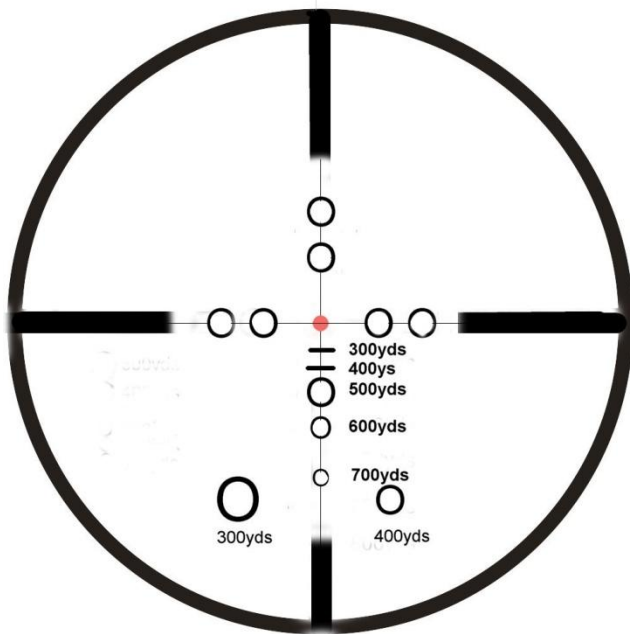

**RIFLESCOPE RETICLES**

# Model KOC-PLRS Highlander Long Range Series Reticle KOC-1

**KOC 1 RETICLE & DOT**

# Model KOC-PLRSBF Presidential Long Range Series KOCII

**KOC II RETICLE & DOT**

**Model KOC-CSFB Commander First Plane Focal Series  
Scopes IR #8 Reticle at 3.5 X**

**NO 8 RETICLE & DOT**

**KOC-NS-DGS Dangerous Game Series Reticle**

**IR#4 RETICLE & DOT**

**KOC-BCS Back Country Series Reticles**

**8 Plex**

**N0 3 Plex & Dot**

**4Plex**